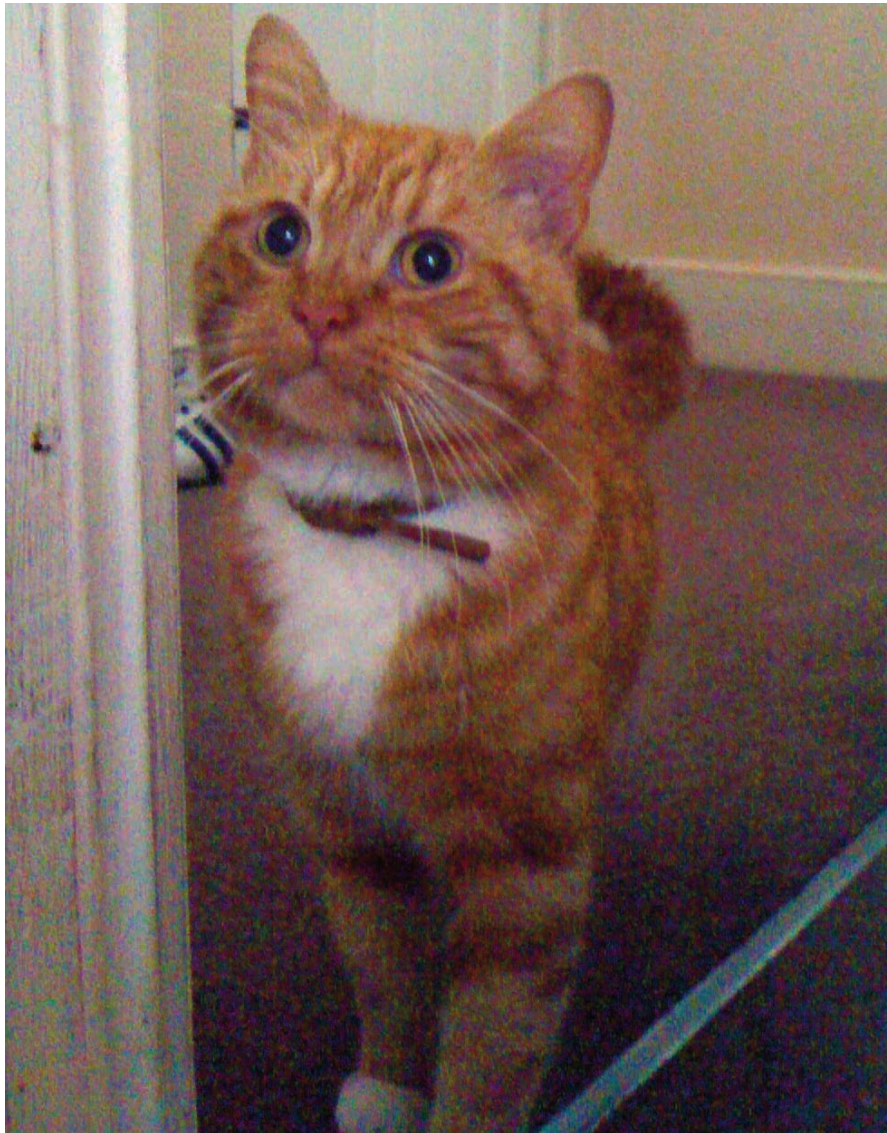

# **MISSING**

**PLEASE CALL 07528 878 216**

Hi, please can you call the number above if you see my cat 'Prince'. He has a purple collar, with a bell on it. He is very small, very friendly and walking with a limp at the moment, so I am very worried!